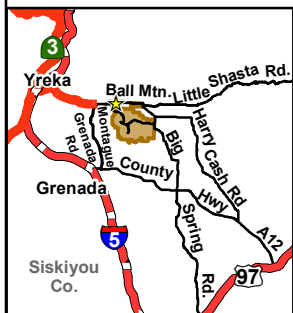

California Department of Fish and Wildlife Northern Region PUBLIC USE MAP SHASTA VALLEY WILDLIFE AREA Siskiyou County

Wildlife Area	Entrance Booth	Interstate Highway
Wetlands	Check Station	State Highway
Closed Zone	Parking	U.S. Highway
Entrance	Boat Ramp	Local Road
Headquarters	Service Road (No Vehicles Allowed)	Closed Road (No Vehicles & Pedestrians Allowed)

N
0 0.5 Miles