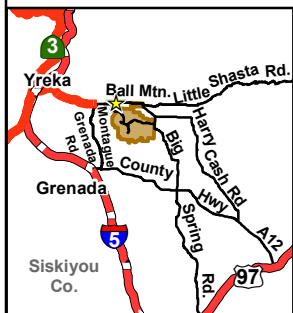

California Department of Fish and Wildlife Northern Region PUBLIC USE MAP SHASTA VALLEY WILDLIFE AREA Siskiyou County

Wildlife Area	Entrance Booth	Interstate Highway
Wetlands	Check Station	State Highway
Closed Zone	Parking	U.S. Highway
Entrance	Boat Ramp	Local Road
Headquarters	Service Road (No Vehicles Allowed)	Closed Road (No Vehicles & Pedestrians Allowed)

N
0 0.5 Miles