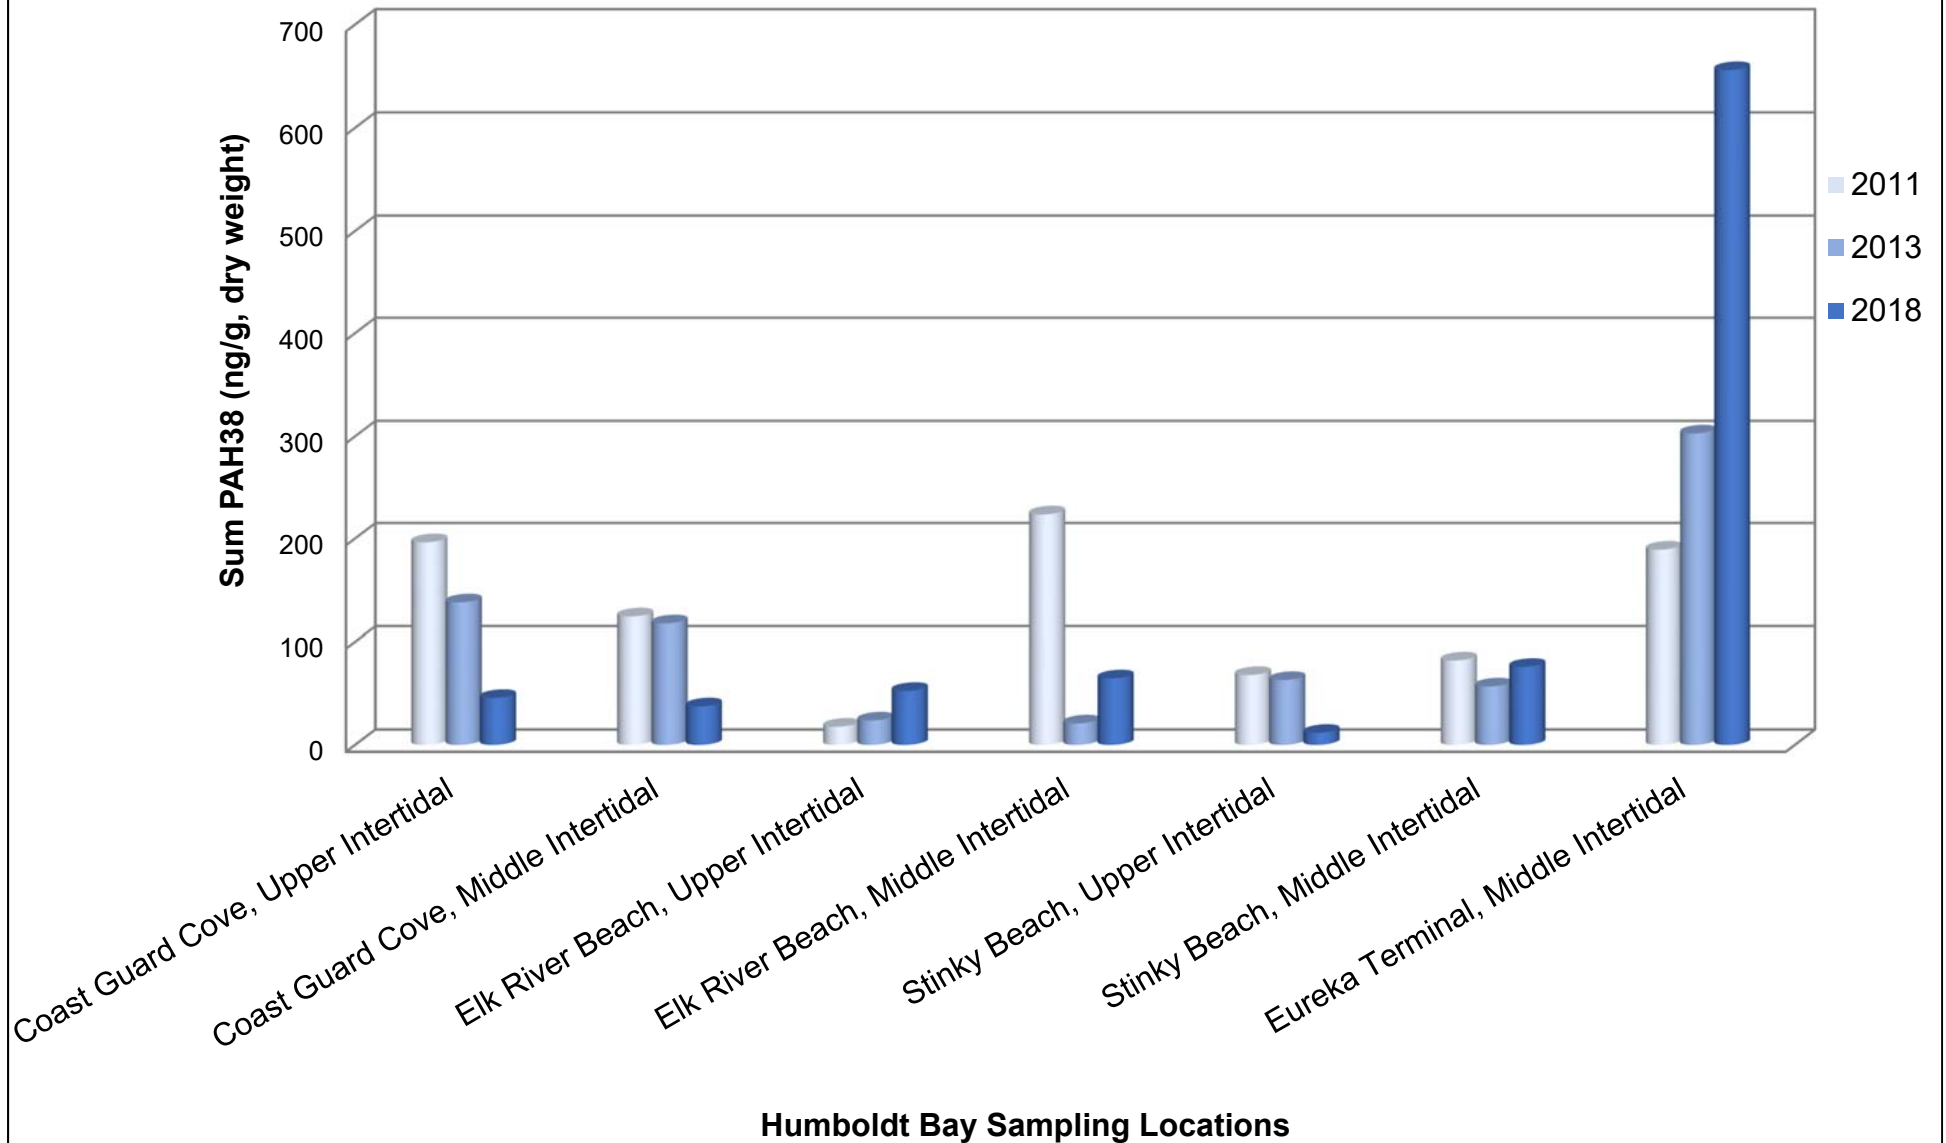

# Ephemeral and Ambient Data Collection Mussel and Oyster Tissue Eureka, CA

# Ephemeral and Ambient Data Collection Sediment Eureka, CA

# Ephemeral and Ambient Data Collection Surface Water Eureka, CA