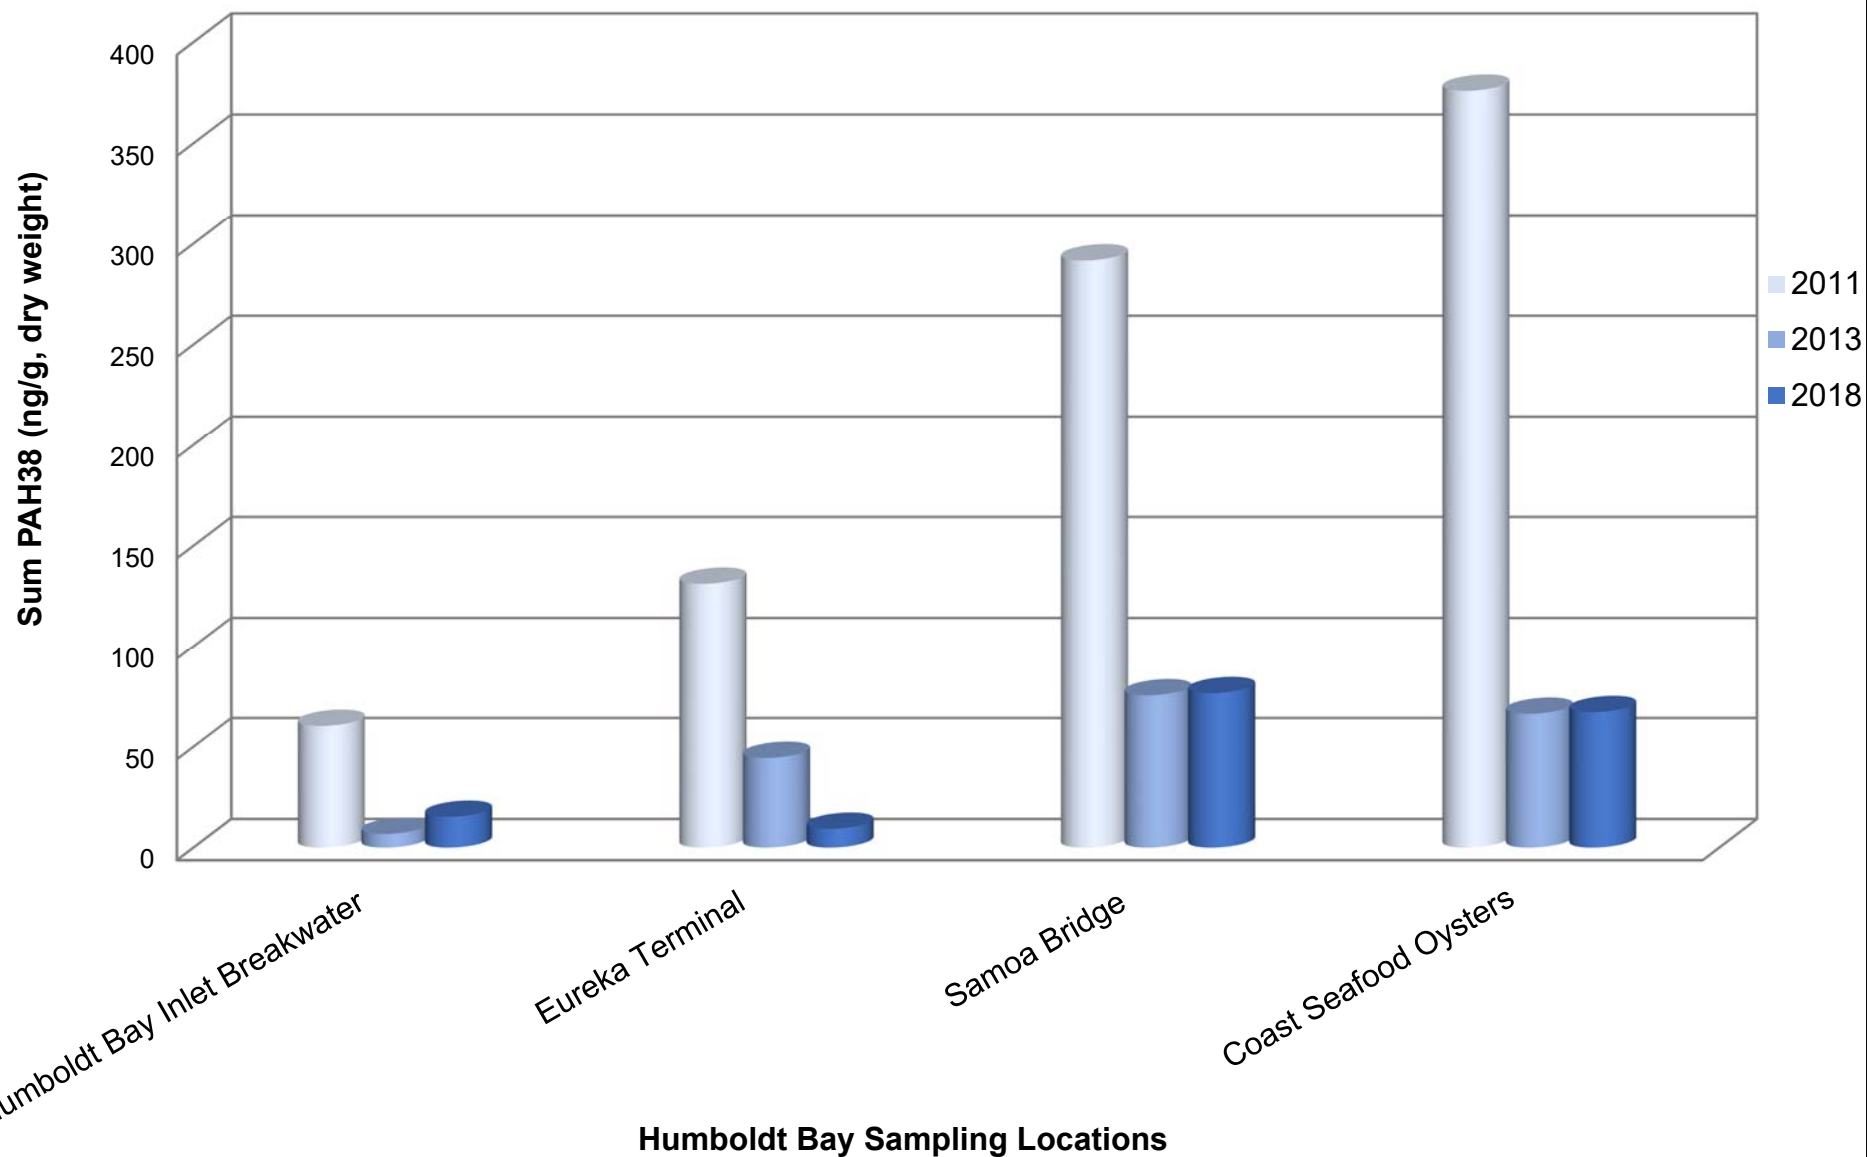

# Ephemeral and Ambient Data Collection Mussel and Oyster Tissue Eureka, CA

# Ephemeral and Ambient Data Collection Sediment Eureka, CA

# Ephemeral and Ambient Data Collection Surface Water Eureka, CA