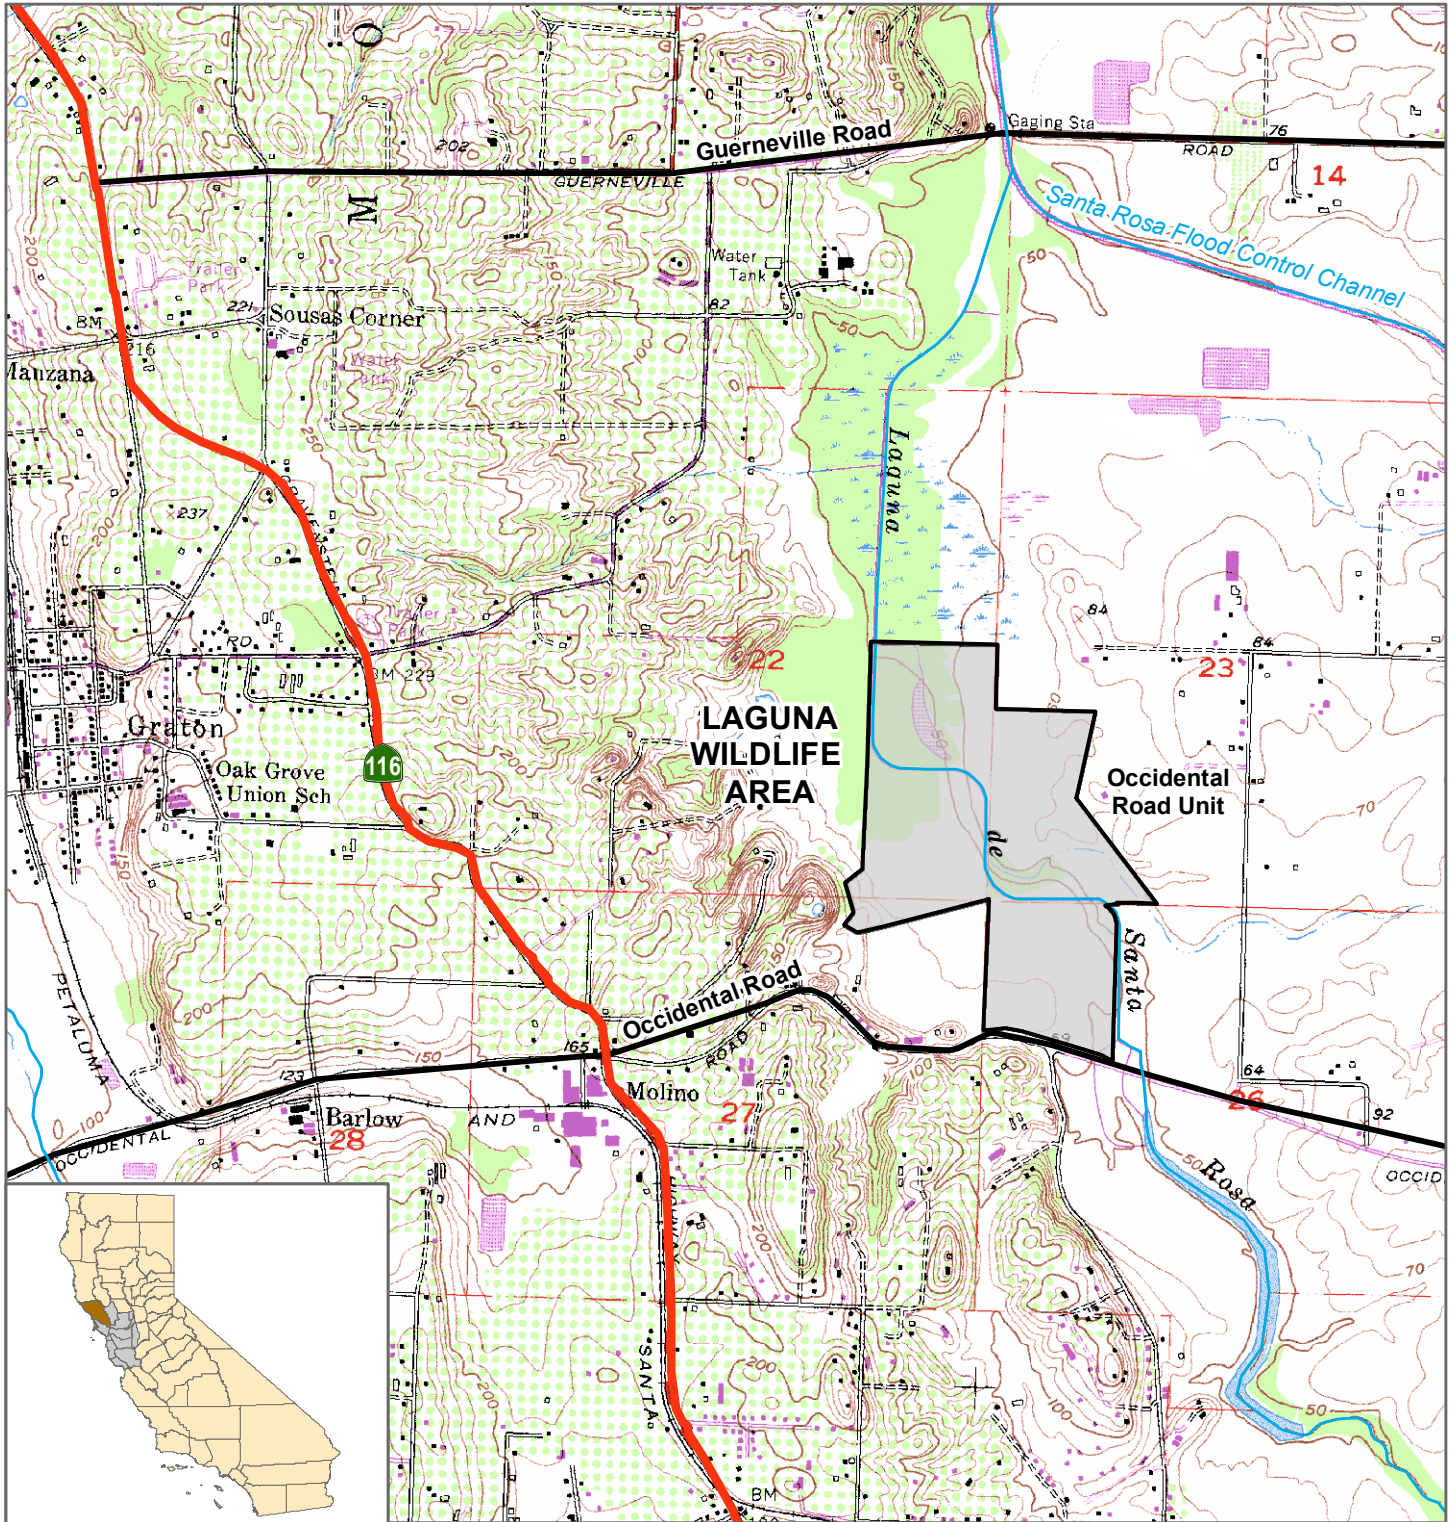

California Department of Fish and Wildlife
Bay Delta Region
LAGUNA WILDLIFE AREA - OCCIDENTAL ROAD UNIT
Sonoma County

Disclaimer: Boundaries are approximate.
Maps are intended for general purposes only.

November 2022 - WLB