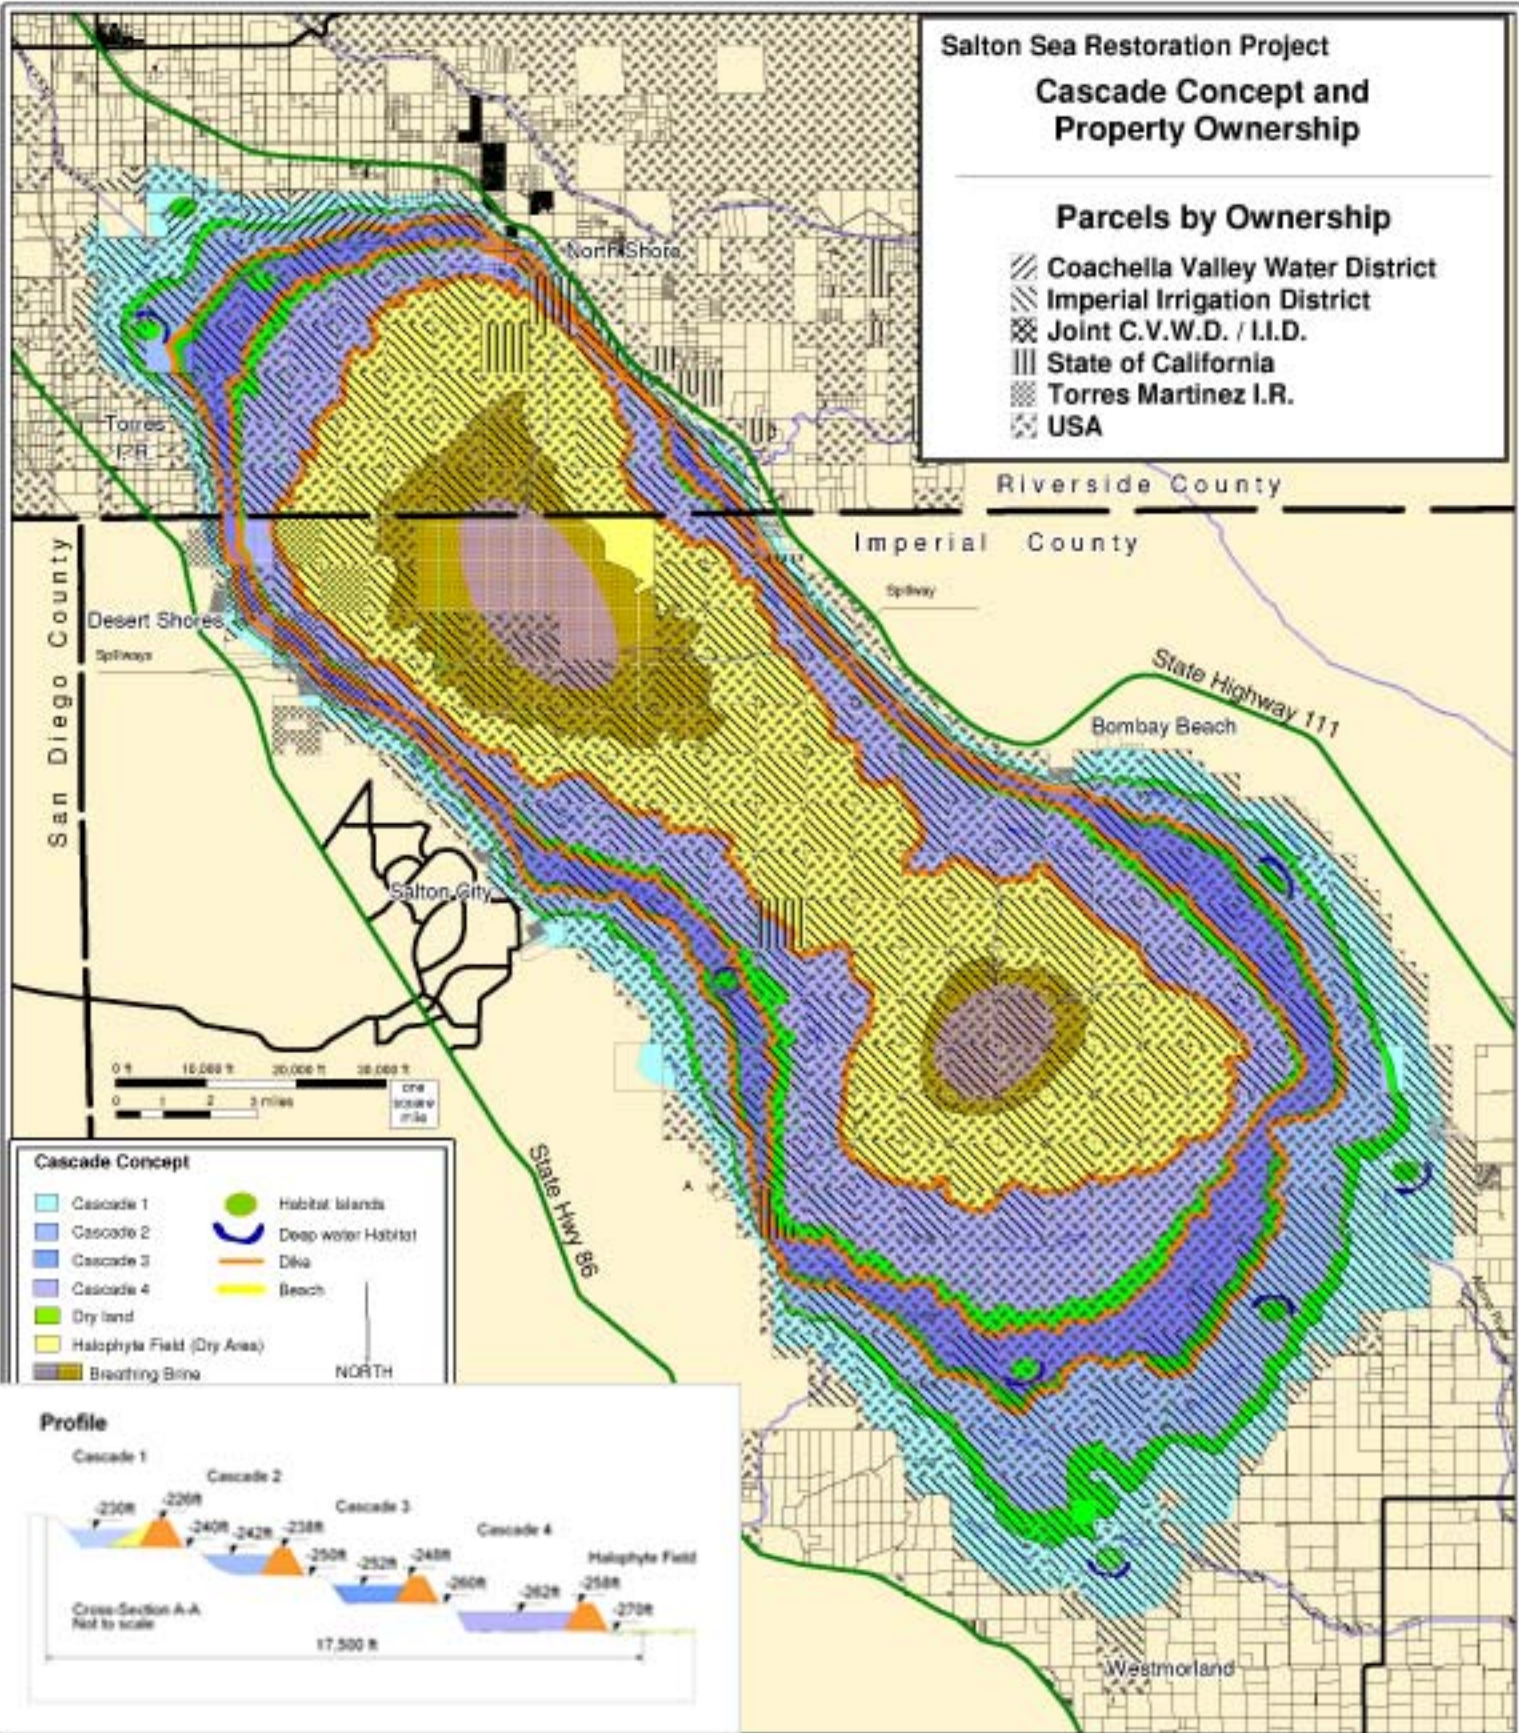

Salton Sea Restoration Project Cascade Concept and Property Ownership

Parcels by Ownership

-  Coachella Valley Water District
-  Imperial Irrigation District
-  Joint C.V.W.D. / I.I.D.
-  State of California
-  Torres Martinez I.R.
-  USA

Cascade Concept

-  Cascade 1
-  Cascade 2
-  Cascade 3
-  Cascade 4
-  Dry land
-  Halophyte Field (Dry Area)
-  Breathing Brine
-  Habitat Islands
-  Deep water Habitat
-  Dike
-  Beach

NORTH

Profile