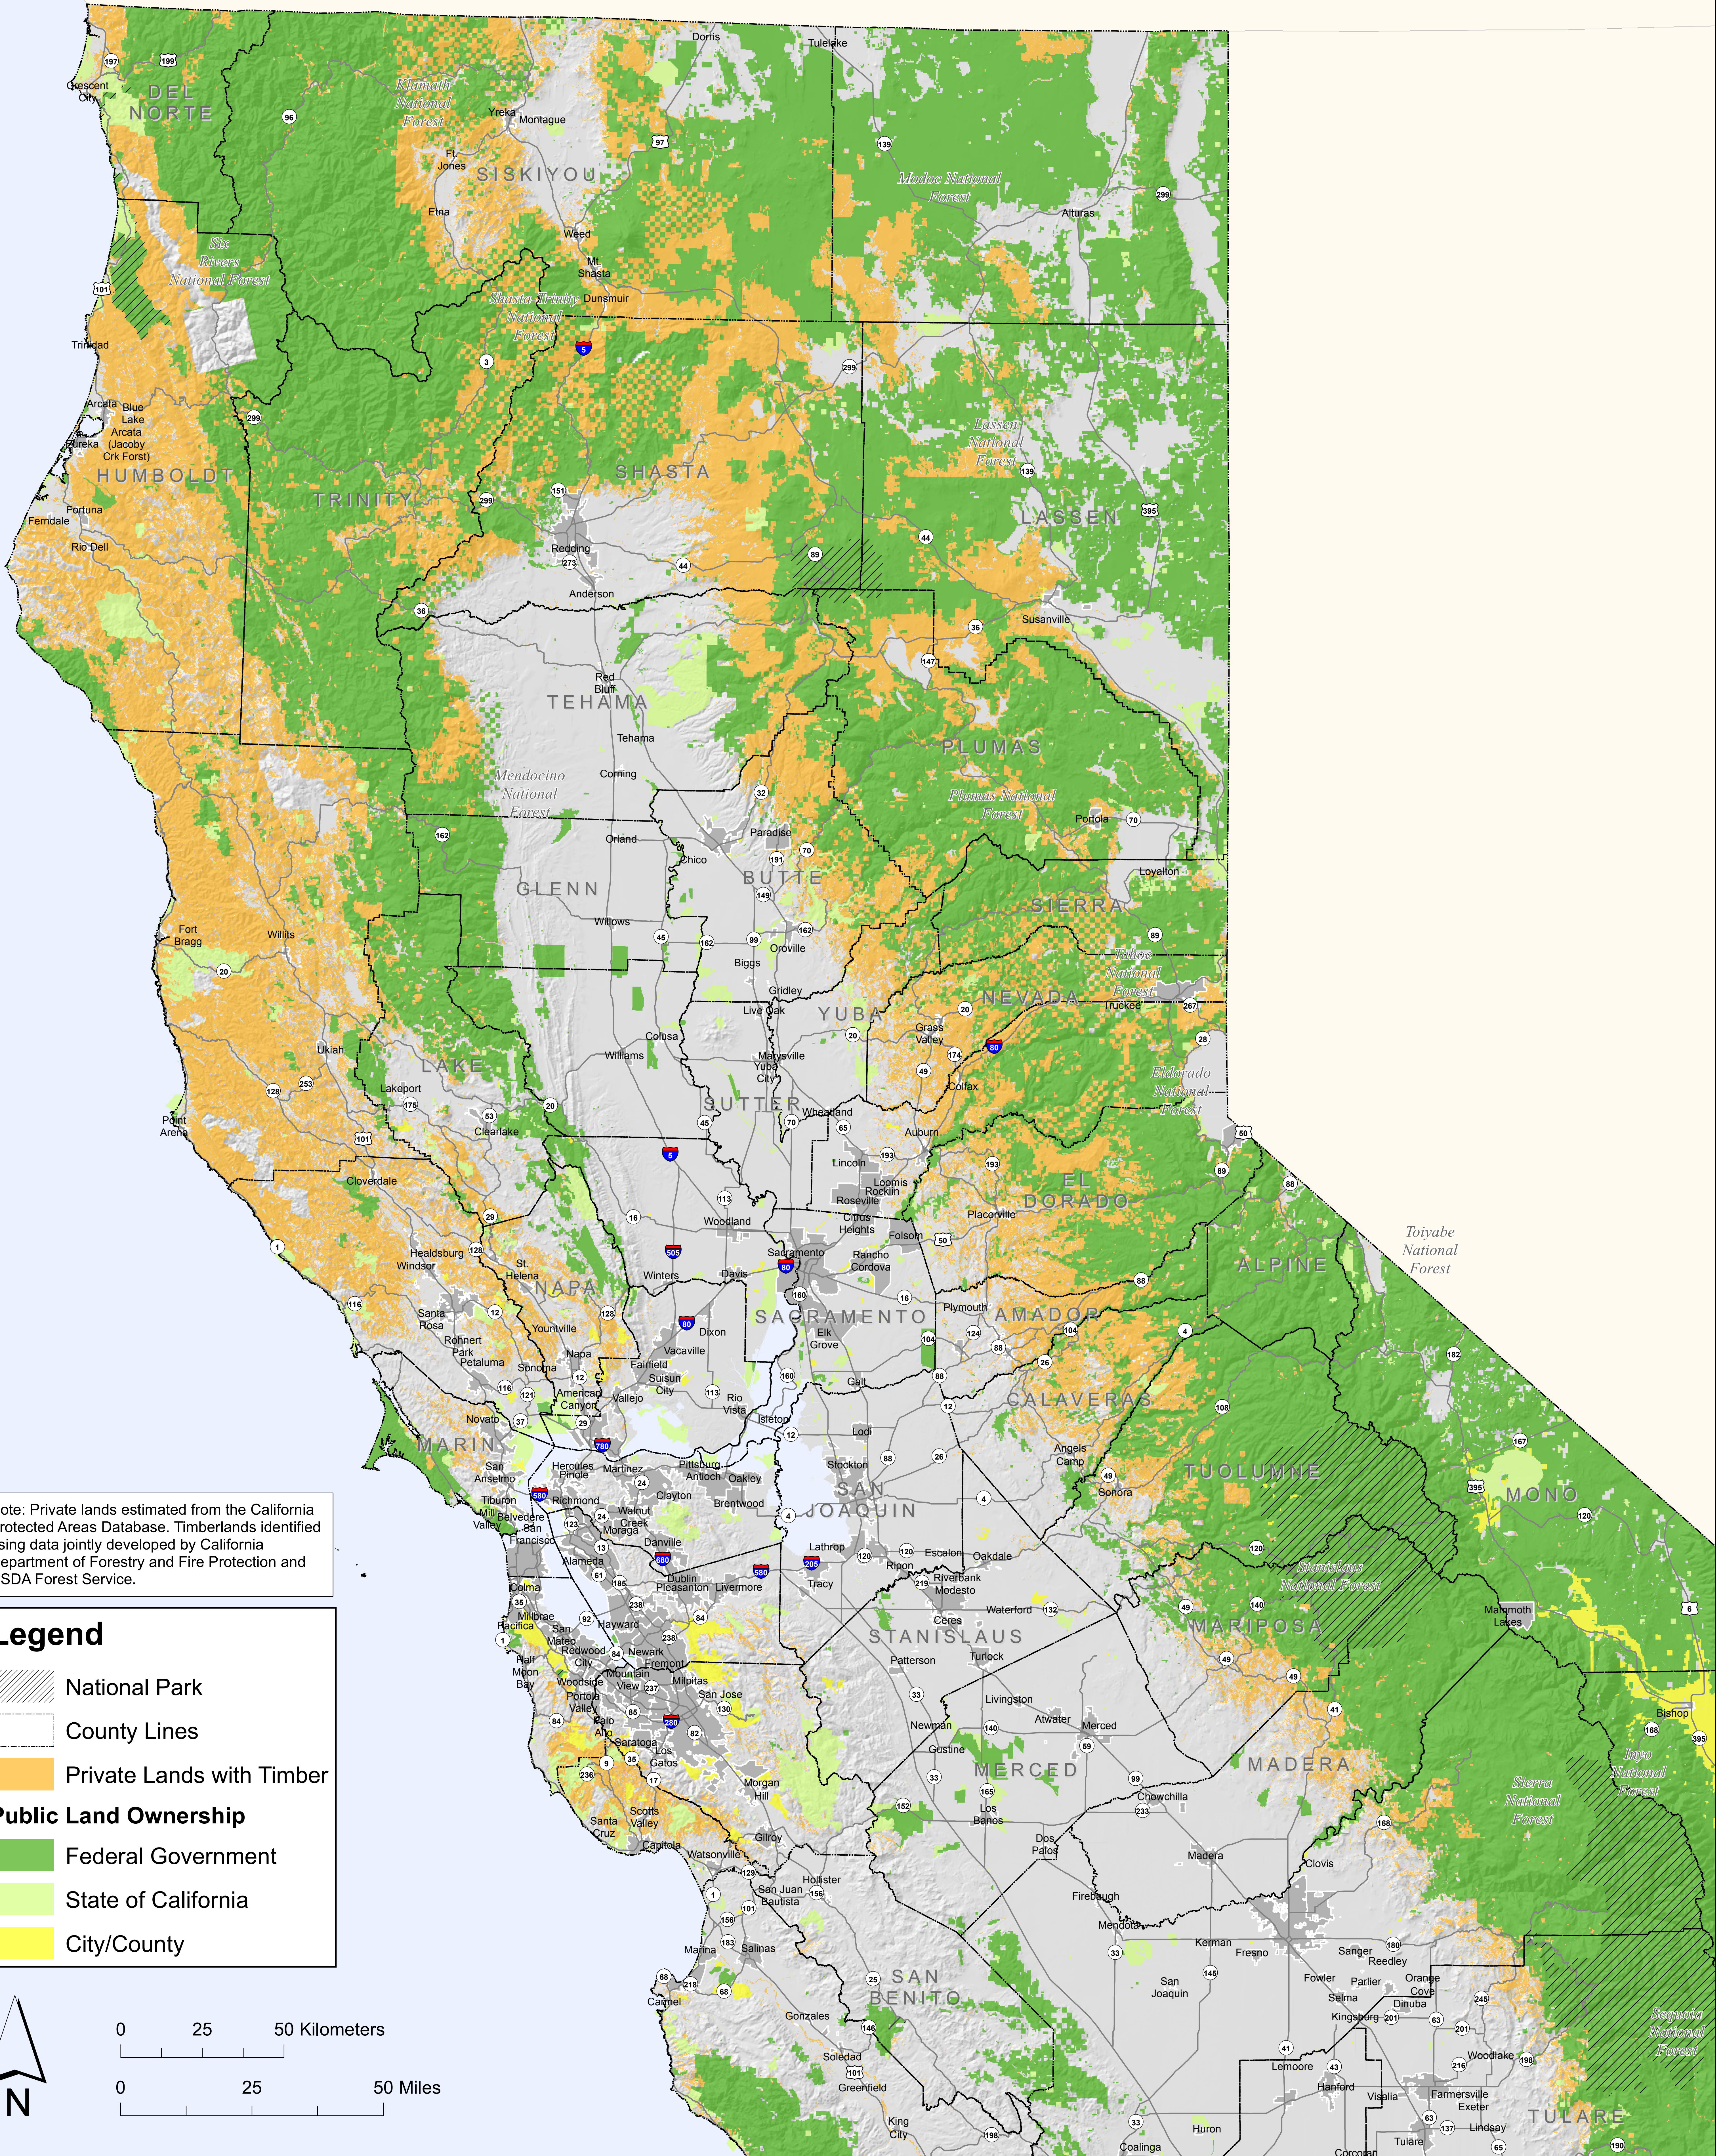

PRIVATE TIMBERLANDS AND PUBLIC LANDS IN NORTHERN CALIFORNIA

Note: Private lands estimated from the California Protected Areas Database. Timberlands identified using data jointly developed by California Department of Forestry and Fire Protection and USDA Forest Service.

Legend

-  National Park
-  County Lines
-  Private Lands with Timber

Public Land Ownership

-  Federal Government
-  State of California
-  City/County