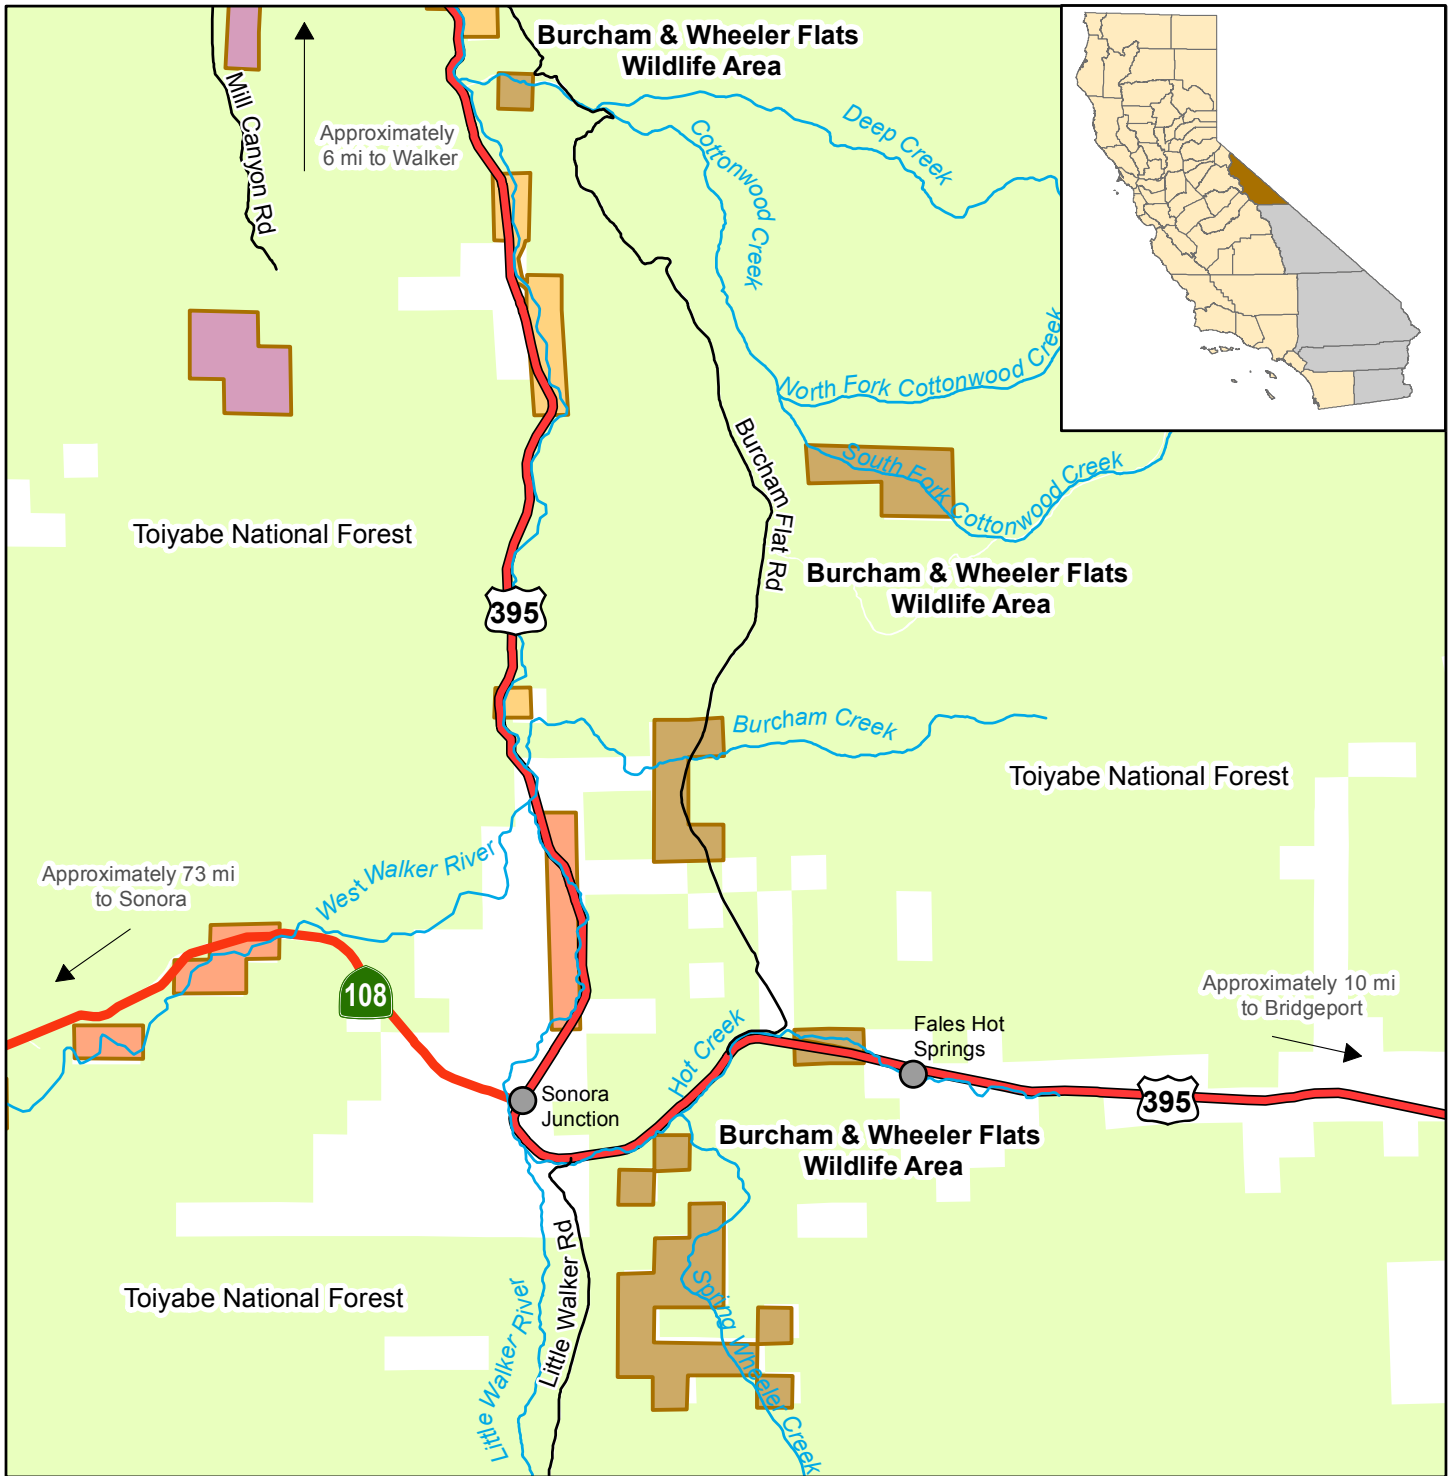

California Department of Fish and Wildlife Inland Deserts Region BURCHAM & WHEELER FLATS WILDLIFE AREA Mono County

- | | | |
|--|-----------------|---------------|
| Burcham & Wheeler Flats Wildlife Area | National Forest | River / Creek |
| Pickel Meadow Wildlife Area | US Highway | |
| Slinkard / Little Antelope Wildlife Area | State Highway | |
| West Walker River Wildlife Area | Local Road | |

Disclaimer: Boundaries are approximate.
Maps are intended for general purposes only.