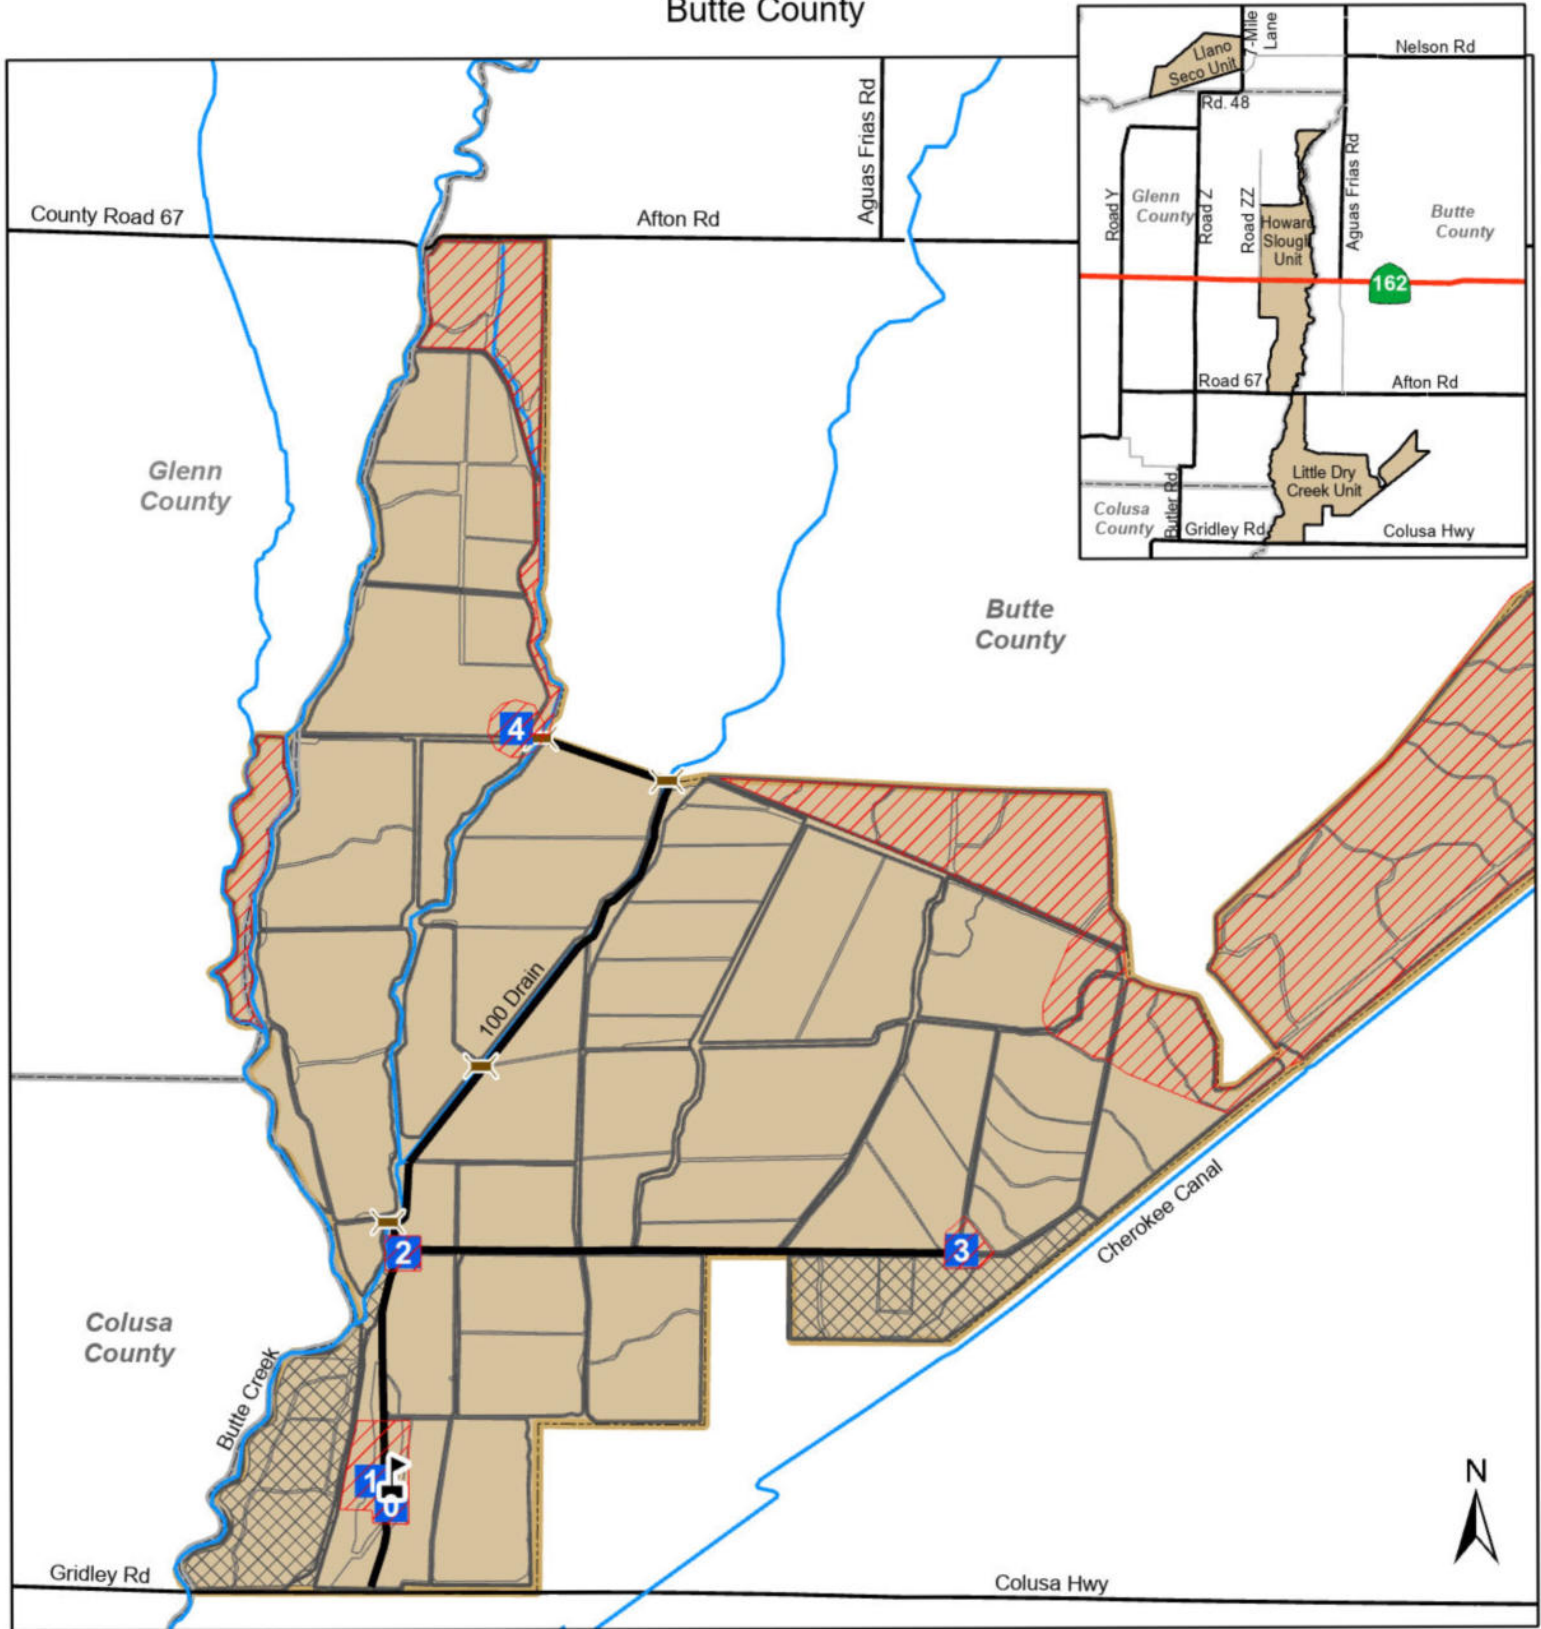

California Department of Fish and Wildlife  
 North Central Region  
 SPRING TURKEY HUNTING MAP - LITTLE DRY CREEK UNIT  
 UPPER BUTTE BASIN WILDLIFE AREA  
 Butte County

- Closed Zone
- Junior-required Hunt Zone
- General Hunt Zone
- Little Dry Creek Unit

- Check Station
- Parking Lots
- Bridge
- Authorized Roads
- Creek / Slough
- County Roads