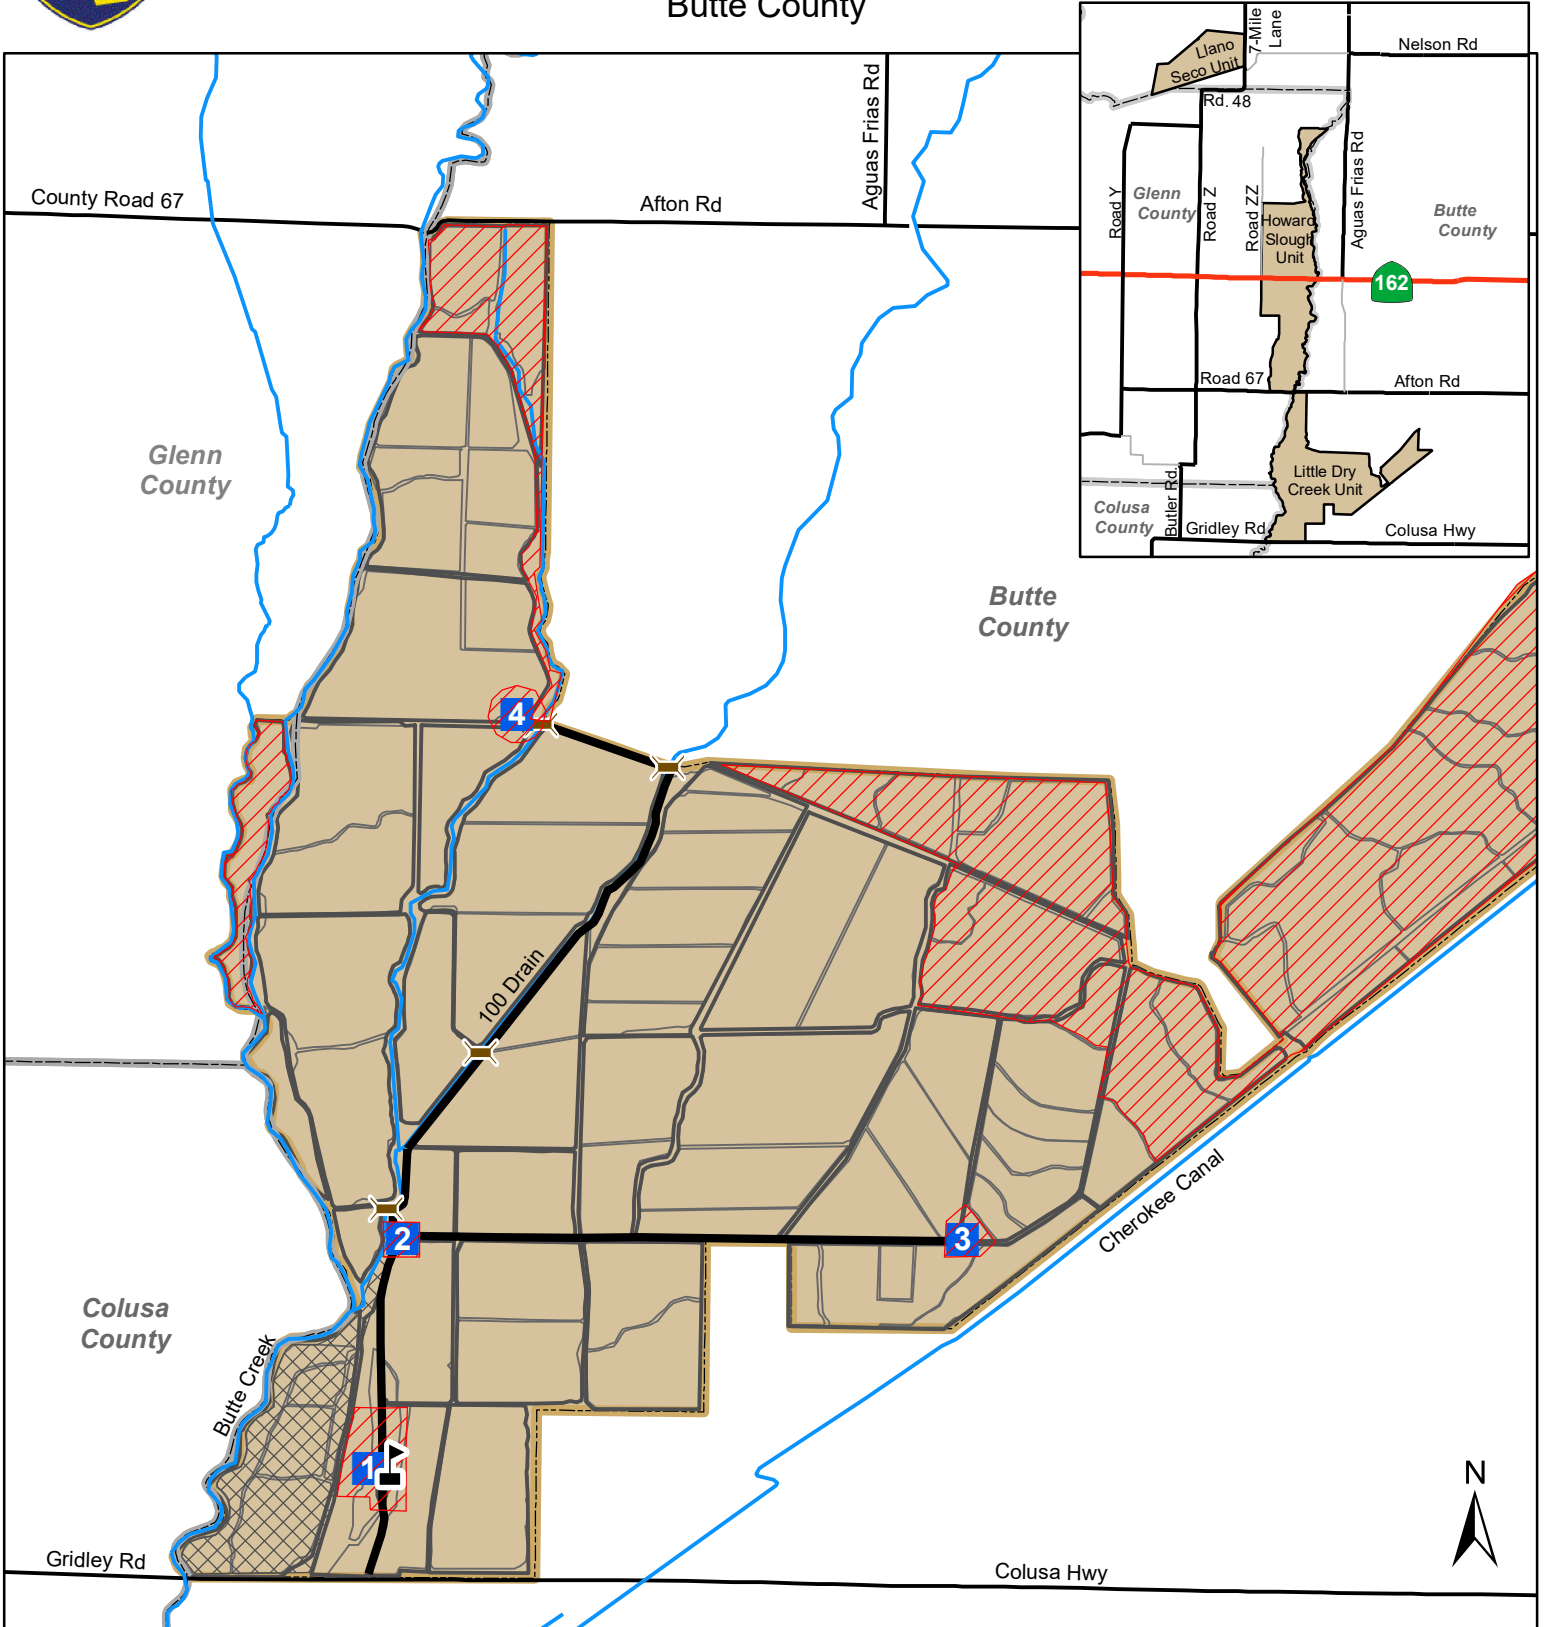

California Department of Fish and Wildlife
 North Central Region
 SPRING TURKEY HUNTING MAP - LITTLE DRY CREEK UNIT
 UPPER BUTTE BASIN WILDLIFE AREA
 Butte County

- Closed Zone
- Junior Party Hunt Zone
- General Party Hunt Zone
- Little Dry Creek Unit

- Check Station
- Parking Lots
- Bridge
- Authorized Roads
- Creek / Slough
- County Roads