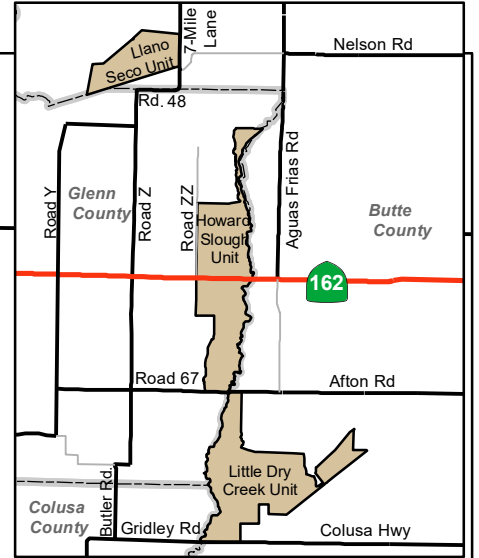

California Department of Fish and Wildlife
 North Central Region
 SPRING TURKEY HUNTING MAP - LITTLE DRY CREEK UNIT
 UPPER BUTTE BASIN WILDLIFE AREA
 Butte County

- Closed Zone
- Junior Party Hunt Zone
- General Party Hunt Zone
- Little Dry Creek Unit

- Check Station
- Parking Lots
- Bridge
- Authorized Roads
- Creek / Slough
- County Roads