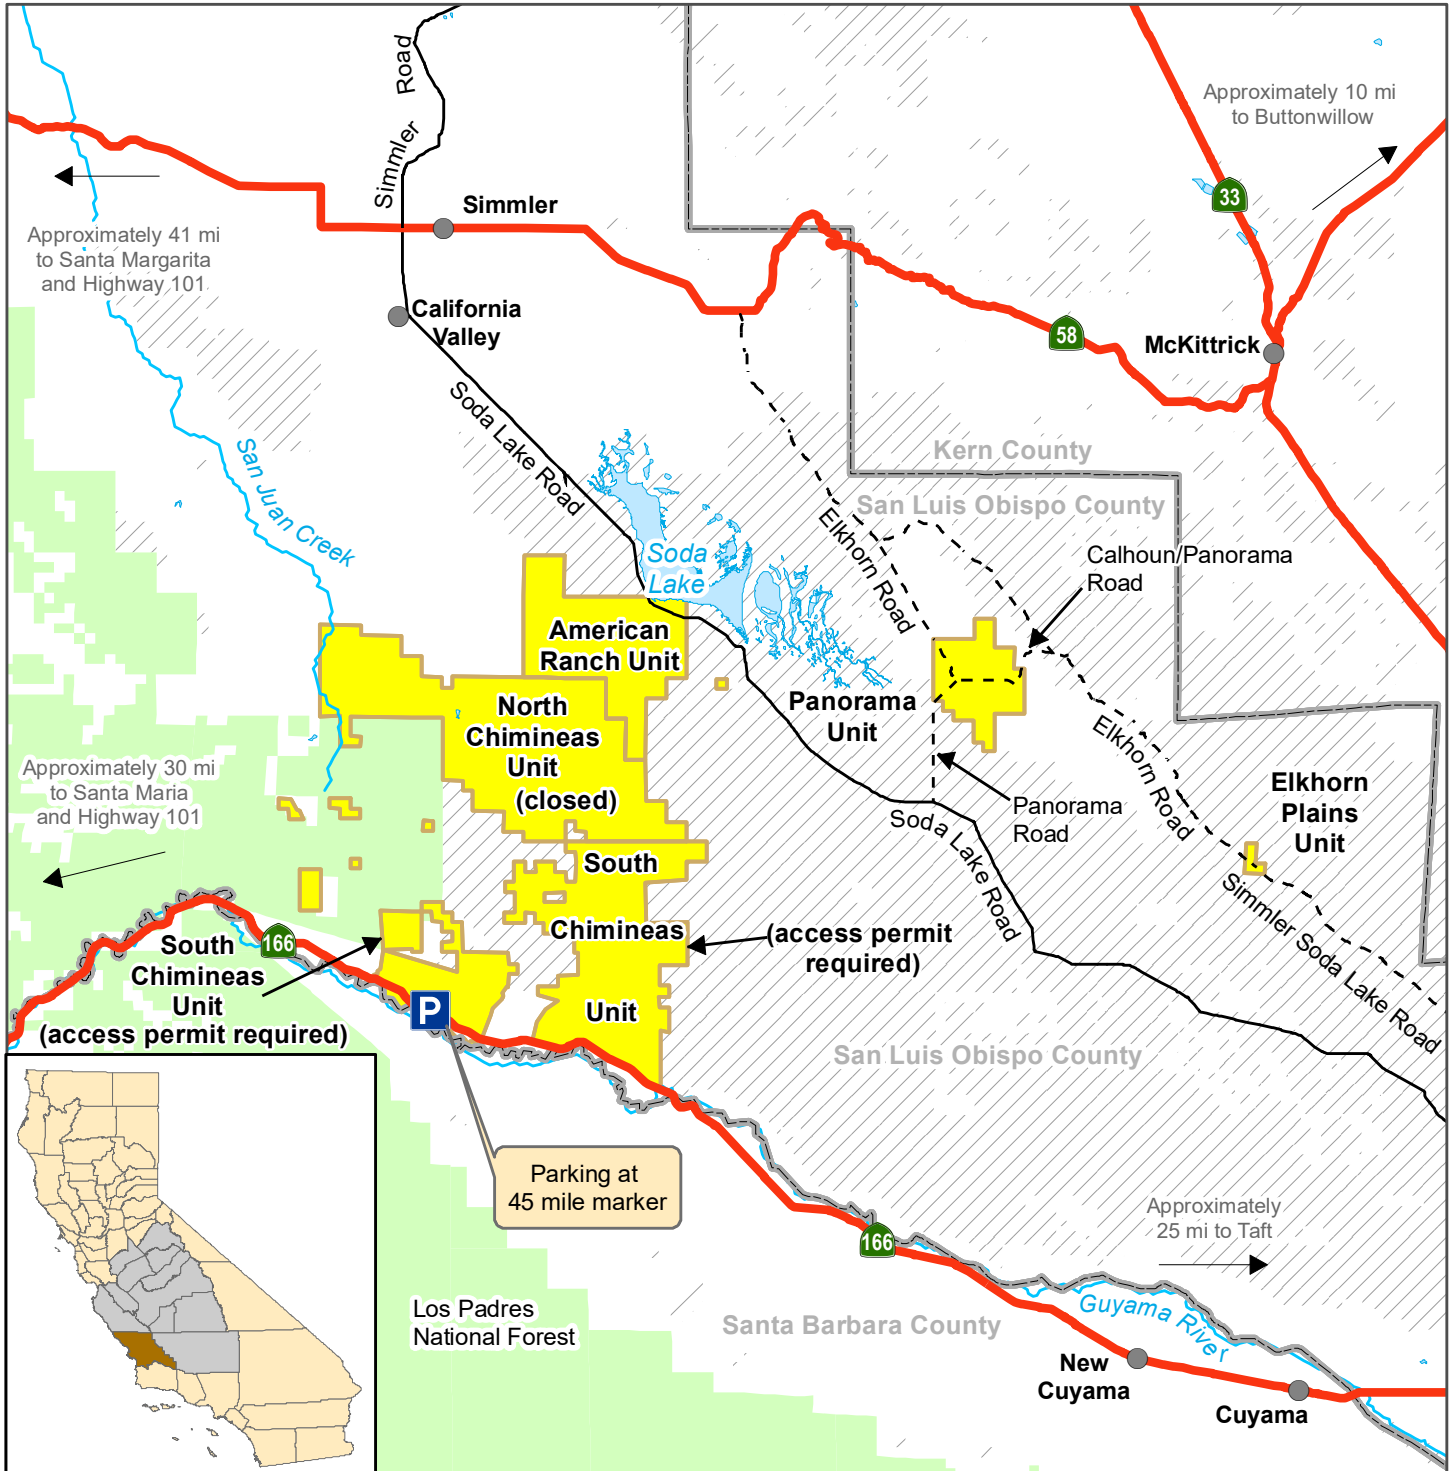

California Department of Fish and Wildlife
 Central Region
CARRIZO PLAINS ECOLOGICAL RESERVE
 San Luis Obispo County

	Carrizo Plains Ecological Reserve		State Highway		Parking
	National Forest		Local Road		0 5 Miles
	Bureau of Land Management		Dirt Road	N	

Disclaimer: Boundaries are approximate.
 Maps are intended for general purposes only.

February 2023 - WLB