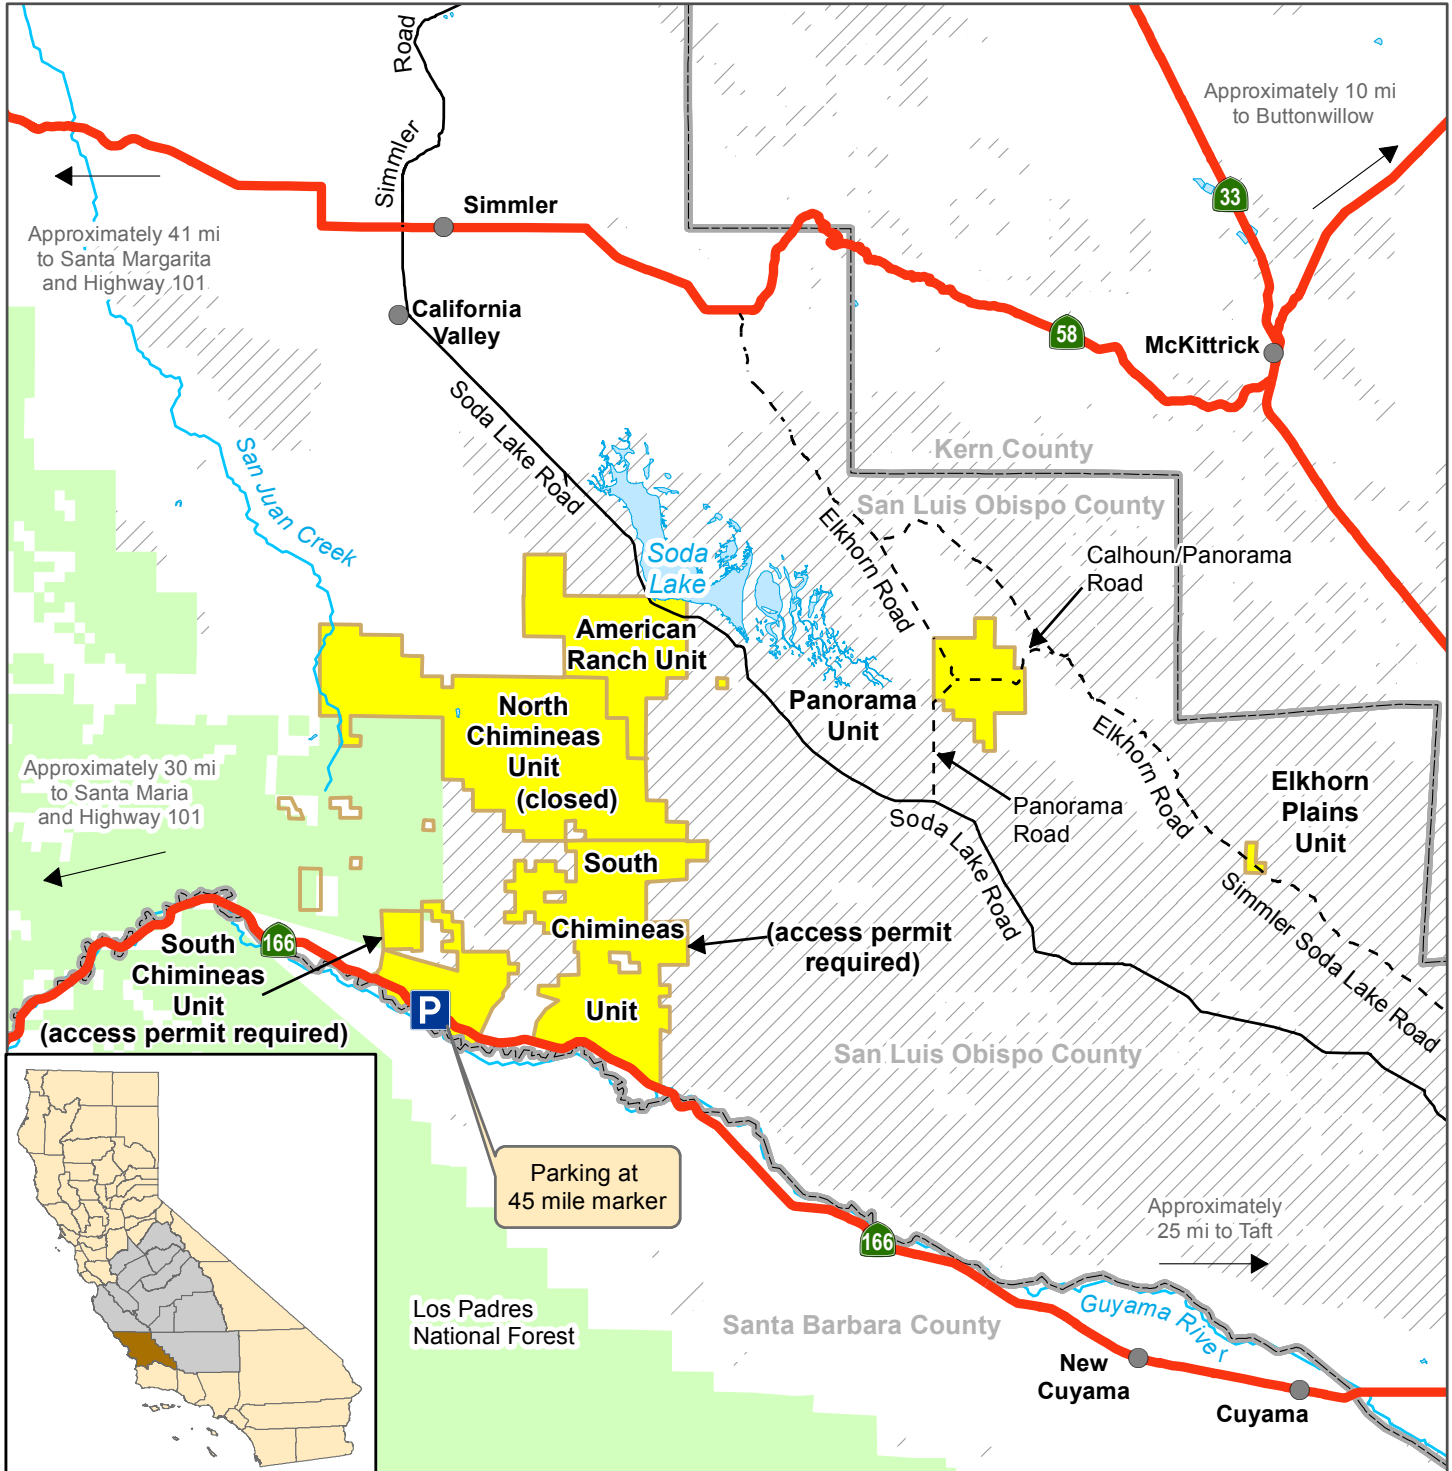

**California Department of Fish and Wildlife
Central Region
CARRIZO PLAINS ECOLOGICAL RESERVE
San Luis Obispo County**

Carrizo Plains Ecological Reserve	State Highway	Parking
National Forest	Local Road	N 0 5 Miles
Bureau of Land Management	Dirt Road	

Disclaimer: Boundaries are approximate. Maps are intended for general purposes only.

February 2015 - WLB