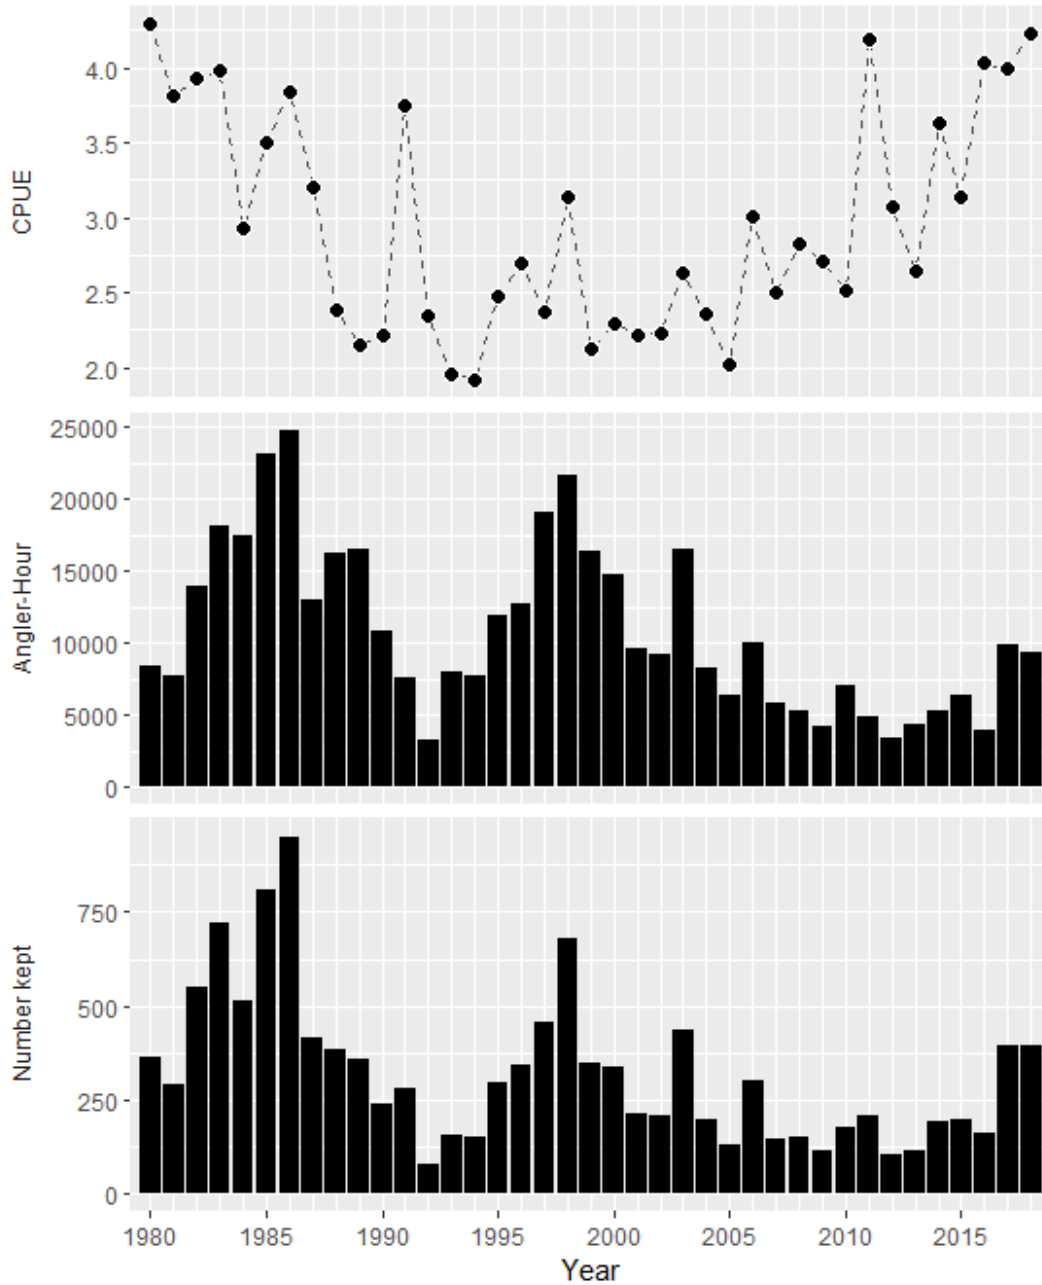

CPFV Annual Summary: Sturgeon

Annual summary of Commercial Passenger Fishing Vessel (CPFV) logs for sturgeon (presumably mostly White Sturgeon), 1980-2018. Catch per unit effort (CPUE) as catch per 100 angler-hour. Summary for vessels fishing east of the Golden Gate Bridge and only including trips where at least one angler caught and kept at least one sturgeon (i.e., a 'successful' trip).