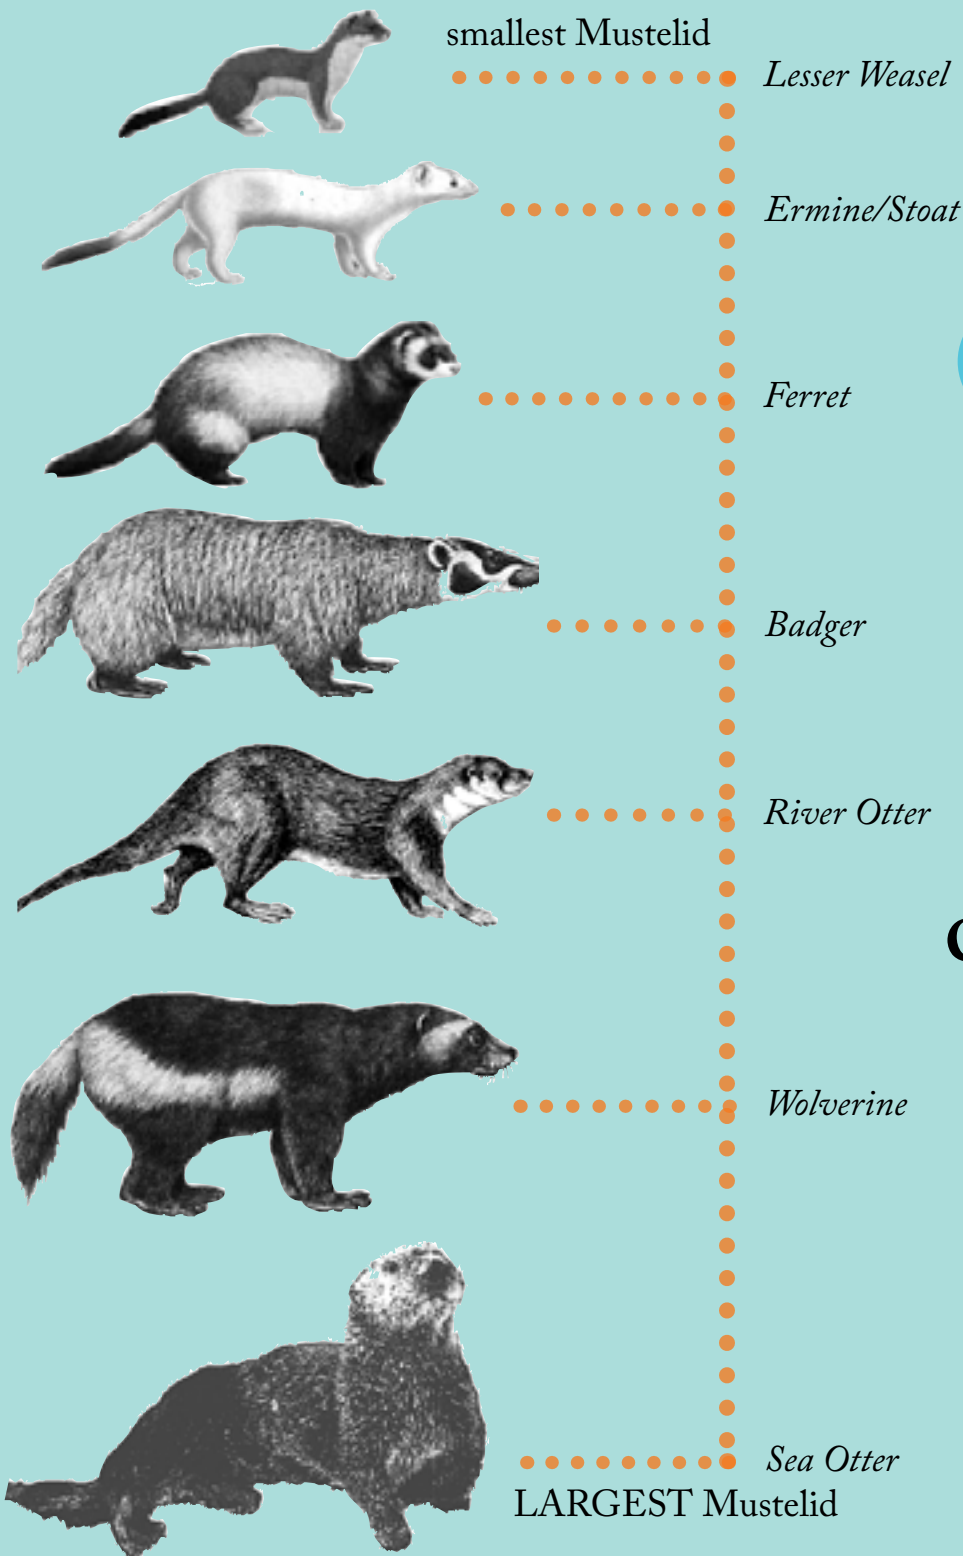

# Did *you* know?

....The sea otter is a member of the Mustelidae family.

**56**  
species in  
*Mustelidae*

## Characteristics of mustelids:

- Thick, dense fur
- Long, slender body
- Flexible backbone
- Short legs
- Most strictly carnivorous

Support California's sea otters by making a voluntary contribution on Line 410 of your state income tax return.