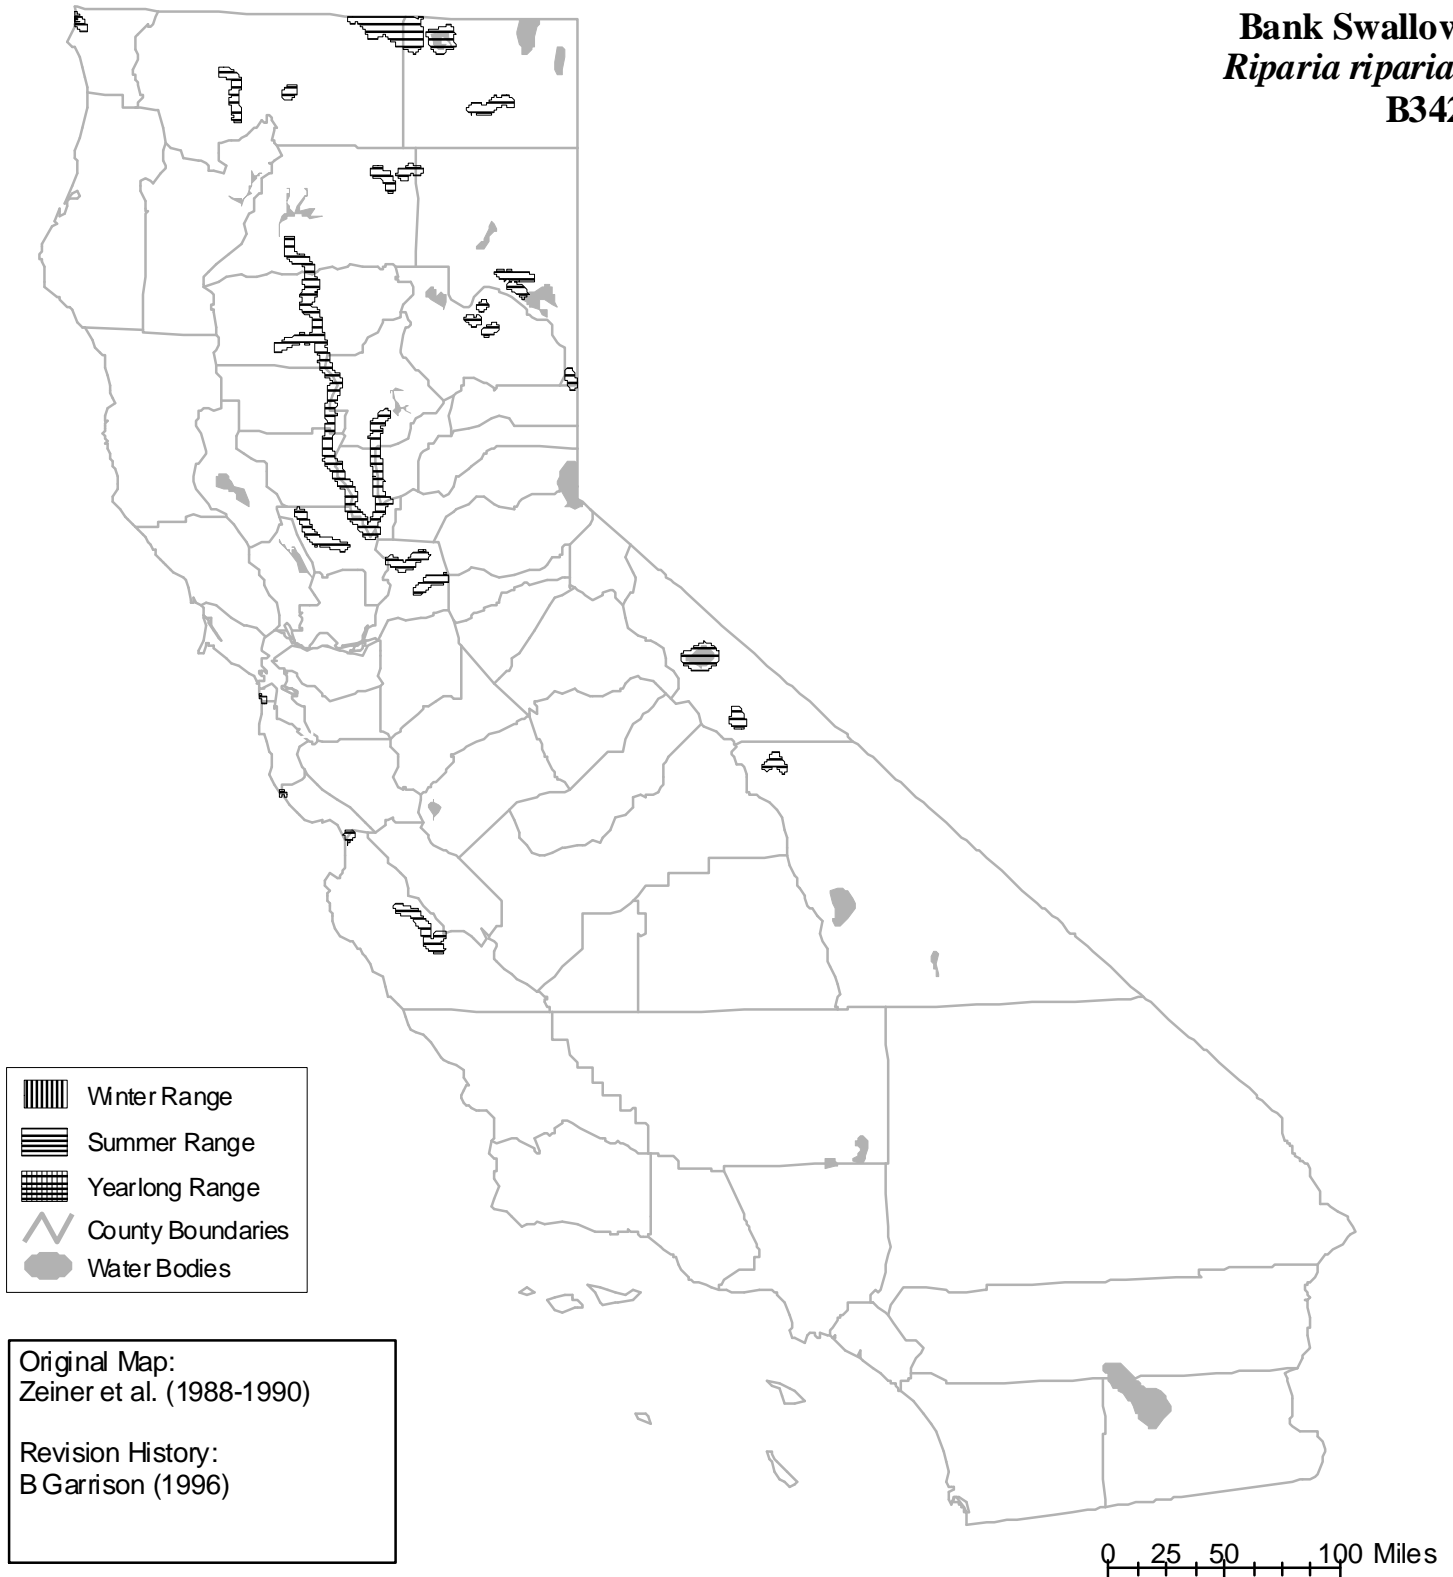

California Wildlife Habitat Relationships System

California Department of Fish and Wildlife

California Interagency Wildlife Task Group

Bank Swallow
Riparia riparia
B342

Range maps are based on available occurrence data and professional knowledge. They represent current, but not historic or potential, range. Unless otherwise noted above, maps were originally published in Zeiner, D.C., W.F. Laudenslayer, Jr., K.E. Mayer, and M. White, eds. 1988-1990. California's Wildlife. Vol. I-III. California Depart. of Fish and Game, Sacramento, California. Updates are noted in maps that have been added or edited since original publication.